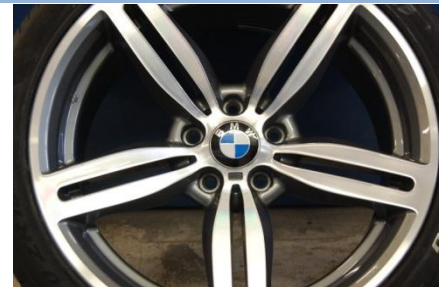

#### Prices for Standard Colours:

Silver semi & full Metal flake, Nimbus Grey, Granite, Atlantic Grey, Strom Grey, Gloss / Satin / & Matt Black, & Gloss Red / White

Wheel Size	Supply Loose	Supply Wheel &	Workshop Booking	Per
Per wheel	Wheels	(No Tyre Only	(Drop off the car)	Set (4)
10 - 15"	<b>89.00</b>	<b>99.00</b>	<b>110.00</b>	440.00
16 - 17"	<b>99.00</b>	<b>110.00</b>	<b>120.00</b>	480.00
18"	<b>109.00</b>	<b>120.00</b>	<b>130.00</b>	520.00
19"	<b>119.00</b>	<b>129.00</b>	<b>140.00</b>	560.00
20"***	<b>135.00</b>	<b>145.00</b>	<b>160.00</b>	640.00
21" Not possible				

### Diamond Cut Wheels - Polished Lathe machined & Lacquered

Takes 1.5 weeks (Sent to a specialist machine shop) **From 230.00** each

**Leaking wheel repairs (both Inside edges)** From **80.00** each

**Chemical Paint Stripping only** From **45.00** each